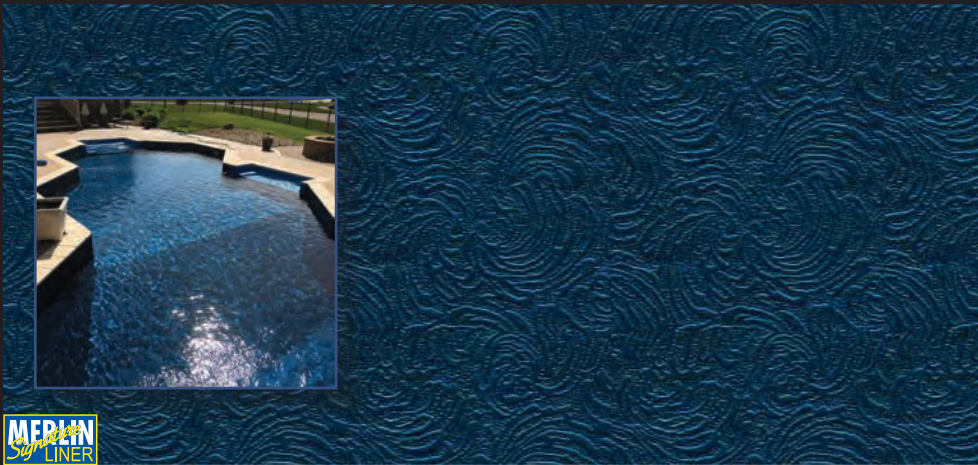

Holden Beach
All Over Pattern
with Luster
27 mil wall, 20 mil floor*

MERLIN
SUNSHINE
LINER

Opal Bay
All Over Pattern
with Luster
27 mil*

MERLIN
SUNSHINE
LINER

Shelter Cove
All Over Texture
with Luster
27 mil*