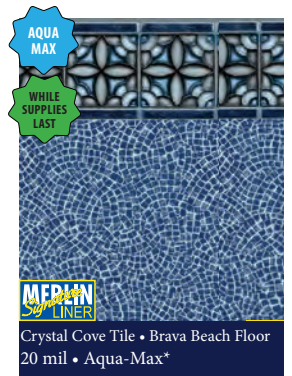

Scan to see more images
of patterns installed in pools!

Color and tile aspects may differ from
images shown. Please see your Merlin
Dealer for actual vinyl samples.

*Upcharge Applies