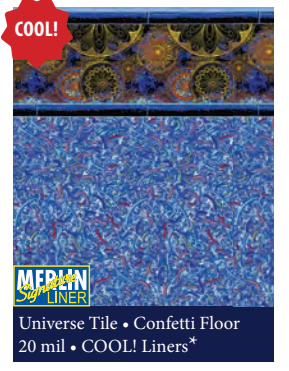

*Upcharge Applies