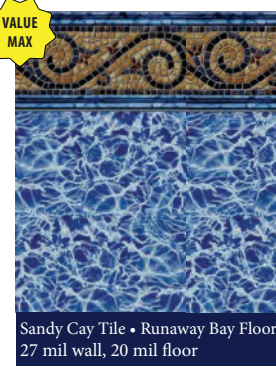

*Upcharge Applies