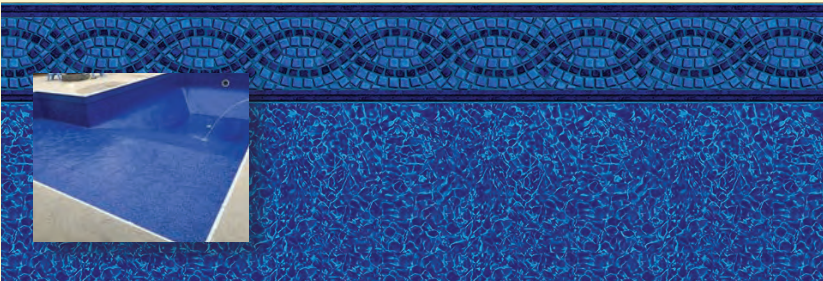

Diamond Cliff Tile
Blue Pointe Floor
27 mil wall, 20 mil floor