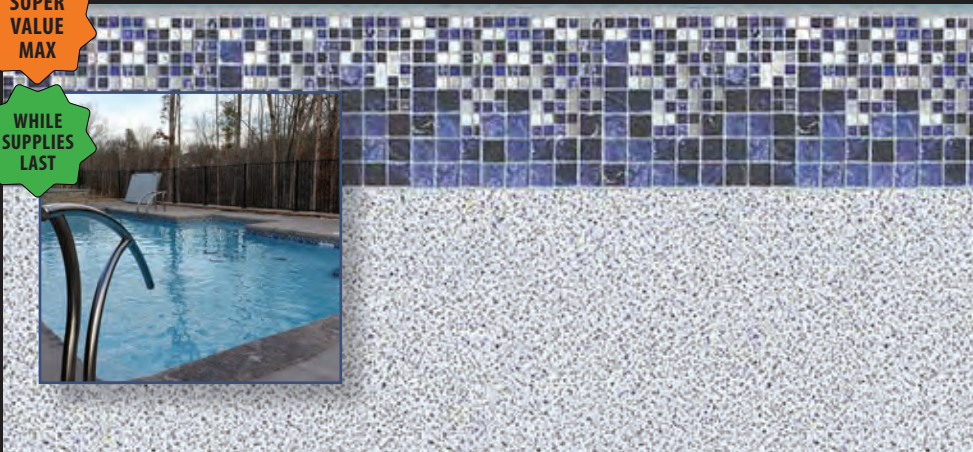

**SUPER
VALUE
MAX**

**WHILE
SUPPLIES
LAST**

Gladstone Tile
Sandy Point Floor
All Over Texture
27 mil*