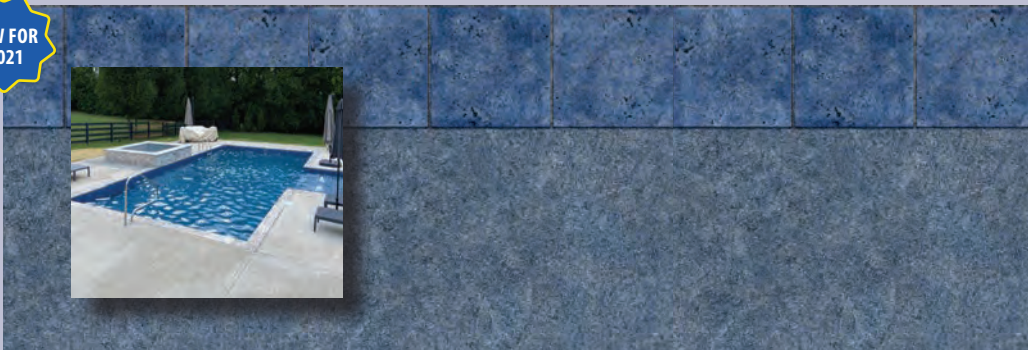

*Upcharge Applies

2021 Collection

Sea Blossom Tile
Blue Pointe Floor
20 mil

WHILE
SUPPLIES
LAST

Sea Grove Tile
Peaceful Waters Floor
20 mil or 27 mil*

NEW FOR
2021

Stony Island Tile
Marine Clay Floor
27 mil*