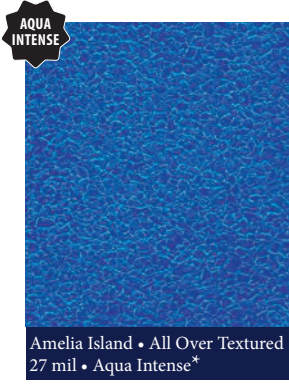

*Upcharge Applies