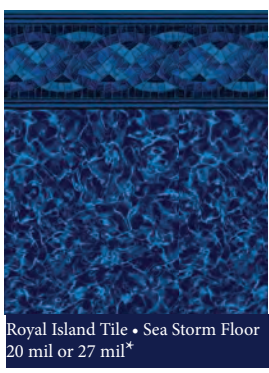

*Upcharge Applies