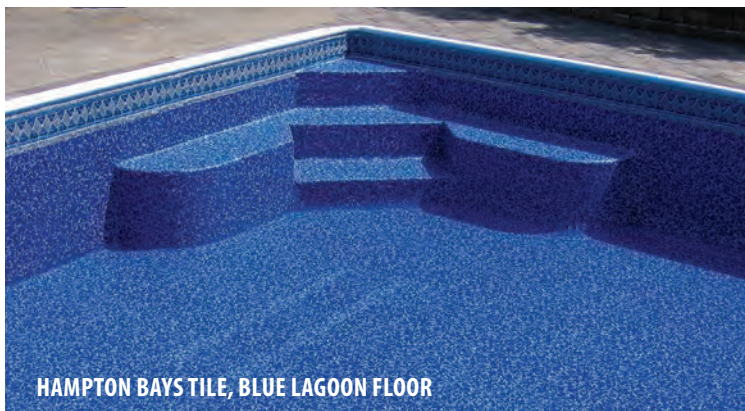

Merlin even has your seams covered!

Our Silk Seam process creates a flatter seam that is easy on your feet and is less likely to catch debris!