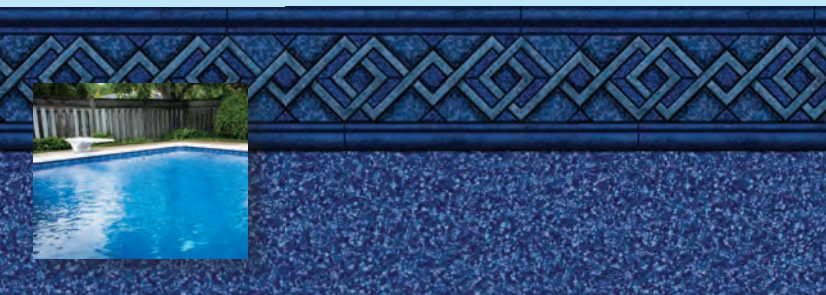

Santa Maria Tile
Blue Cove Floor
20 mil
Aqua-MAX*