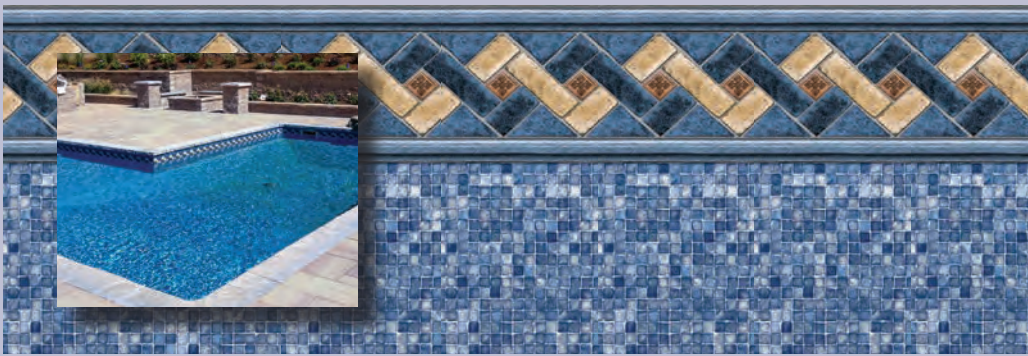

Blue Trinidad Tile
Jamaica Floor
20 mil or 27 mil*

*Upcharge Applies

2021 Collection

Coral Bay
27 mil*

Corolla Beach Tile
Outer Banks Floor
20 mil

Fraser Island Tile
Outer Banks Floor
20 mil

Jamaica Tile
Jamaica Floor
20 mil or 27 mil*