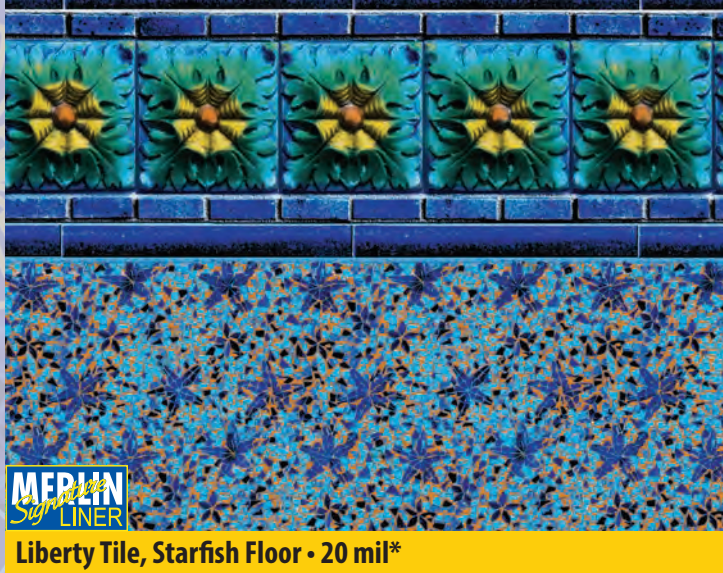

MERLIN
Signature
LINER