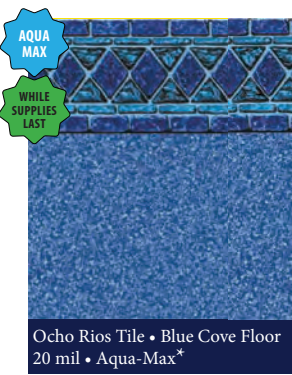

Scan to see more images
of patterns installed in pools!

Color and tile aspects may differ from
images shown. Please see your Merlin
Dealer for actual vinyl samples.

*Upcharge Applies