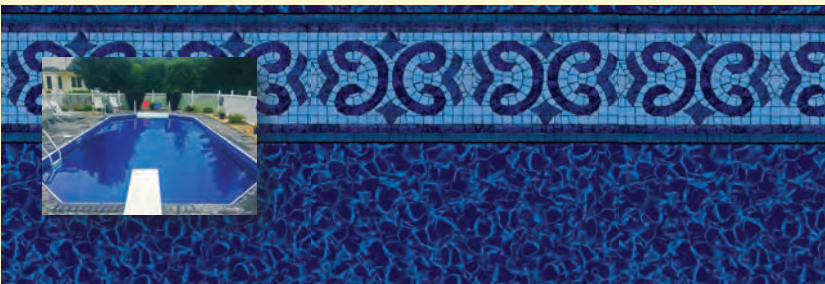

Eagle Beach Tile
Gold Coast Floor
27 mil wall, 20 mil floor

Key Largo Tile
Blue Lagoon Floor
27 mil wall, 20 mil floor

Luxe Gemstone Tile
Ocean Breeze Floor
27 mil wall, 20 mil floor

Value-Max Patterns

Magnolia Tile
Peaceful Waters Floor
27 mil wall, 20 mil floor