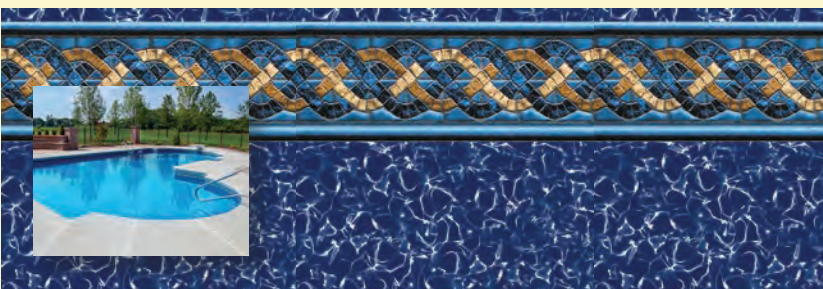

*Upcharge Applies

2021 Collection

Sea Blossom Tile
Blue Pointe Floor
20 mil

WHILE
SUPPLIES
LAST

Sea Grove Tile
Peaceful Waters Floor
20 mil or 27 mil*

NEW FOR
2021

Stony Island Tile
Marine Clay Floor
27 mil*

Visit www.merlinindustries.com
to view more photos of our vinyl
liner patterns installed in pools.

*Upcharge Applies

Value-Max Patterns

Cape Elizabeth Tile
Oceanside Floor
27 mil wall, 20 mil floor

Diamond Cliff Tile
Blue Pointe Floor
27 mil wall, 20 mil floor

Eagle Beach Tile
Gold Coast Floor
27 mil wall, 20 mil floor

Key Largo Tile
Blue Lagoon Floor
27 mil wall, 20 mil floor

Luxe Gemstone Tile
Ocean Breeze Floor
27 mil wall, 20 mil floor

Value-Max Patterns

Magnolia Tile
Peaceful Waters Floor
27 mil wall, 20 mil floor