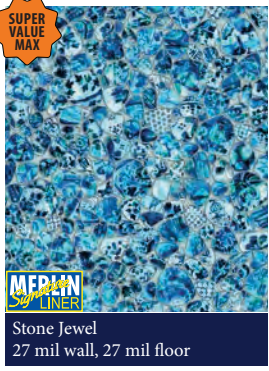

*Upcharge Applies