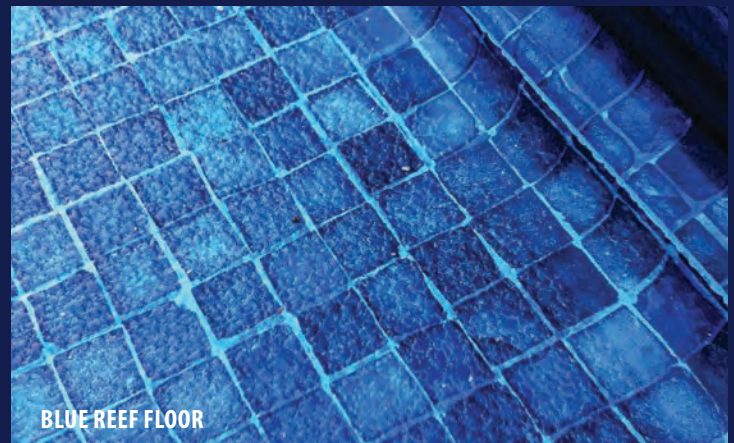

Merlin even has your seams covered!

Our Silk Seam process creates a flatter seam that is easy on your feet and is less likely to catch debris!

Tex-Step Textured Vinyl*

Tex-Step textured vinyl is a great addition to your pool steps and benches.

Merlin offers textured vinyl in all of our floor patterns to coordinate with your pool bottom choice. Textured vinyl provides better slip resistance than standard vinyl & helps make your pool safer for kids, friends and summer fun.