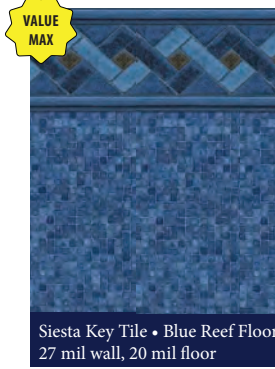

Scan to see more images
of patterns installed in pools!

Color and tile aspects may differ from
images shown. Please see your Merlin
Dealer for actual vinyl samples.

*Upcharge Applies