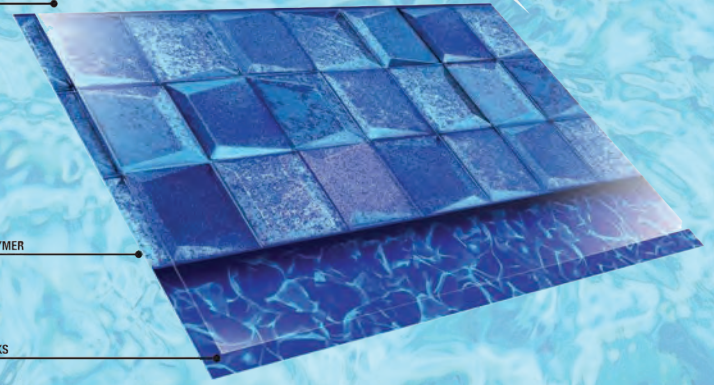

Merlin offers textured vinyl in all of our floor patterns to coordinate with your pool bottom choice. Textured vinyl provides better slip resistance than standard vinyl & helps make your pool safer for kids, friends and summer fun.

Call for Tex-Step Pattern Availability

*Upcharge applies

Aqua MAX Liners

FROM MERLIN INDUSTRIES INC.

THICKER PROTECTIVE TOP COAT

HIGH MOLECULAR WEIGHT POLYMER

UV AND BLEACH RESISTANT INKS

For years, pool owners have been looking for a better pool liner, only to be told that all they can do is get a thicker liner. Thicker liners are still subject to the same ultraviolet, chemical and heat damage as standard liners.

Aqua-Max liners are specifically formulated to provide greater ultraviolet resistance and far greater resistance to today's pool chemical systems and chemical misuse. Aqua-Max vinyl also contains over twice as much anti-fungal and anti-bacterial protection than standard liners.