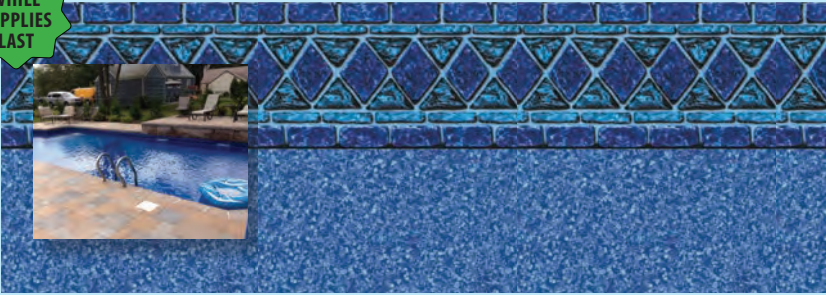

WHILE
SUPPLIES
LAST

Crystal Cove Tile
Brava Beach Floor
20 mil
Aqua-MAX*

Mission Beach Tile
Princeville Floor
20 mil or 27 mil*
Aqua-MAX*

Aqua MAX Liners

From Merlin Industries, Inc.

WHILE
SUPPLIES
LAST

Ocho Rios Tile
Blue Cove Floor
20 mil
Aqua-MAX*