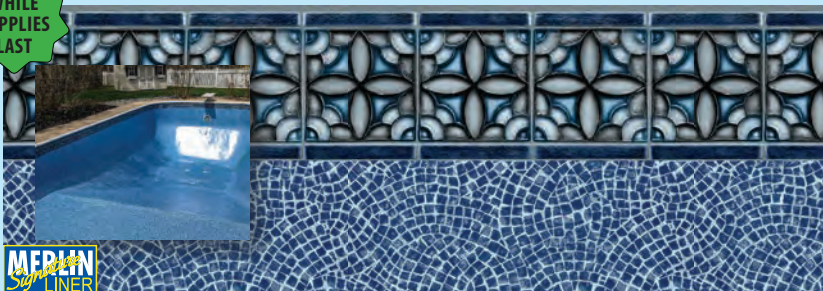

WHILE
SUPPLIES
LAST

Crystal Cove Tile
Brava Beach Floor
20 mil
Aqua-MAX*

Mission Beach Tile
Princeville Floor
20 mil or 27 mil*
Aqua-MAX*

Aqua MAX Liners

From Merlin Industries, Inc.

WHILE
SUPPLIES
LAST

Ocho Rios Tile
Blue Cove Floor
20 mil
Aqua-MAX*