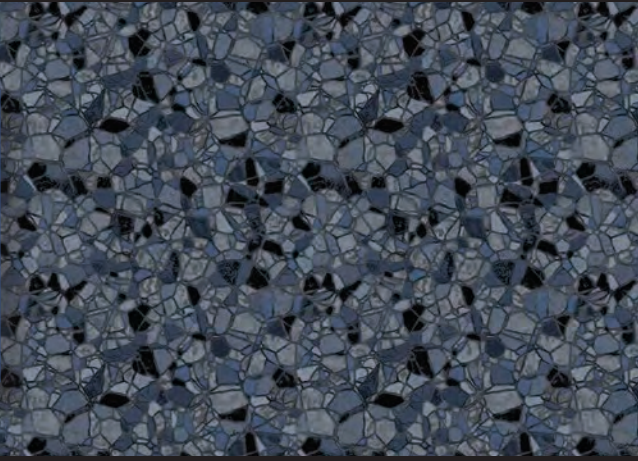

Amelia Island
All Over Texture
27 mil*

Caswell Beach Tile
Sandy Point Floor
All Over Texture
27 mil*

**SUPER
VALUE
MAX**

**WHILE
SUPPLIES
LAST**

Gladstone Tile
Sandy Point Floor
All Over Texture
27 mil*

VALUE
MAX