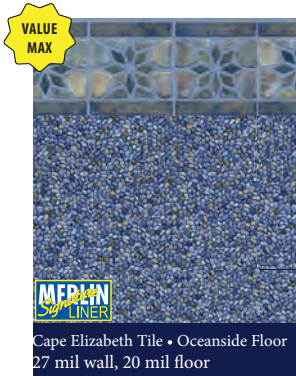

Scan to see more images
of patterns installed in pools!

Color and tile aspects may differ from
images shown. Please see your Merlin
Dealer for actual vinyl samples.

*Upcharge Applies