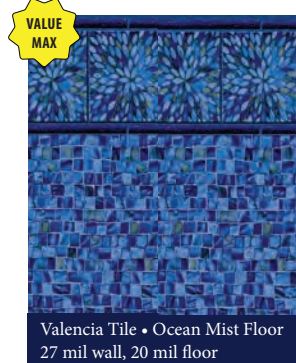

Scan to see more images
of patterns installed in pools!

Color and tile aspects may differ from
images shown. Please see your Merlin
Dealer for actual vinyl samples.

*Upcharge Applies