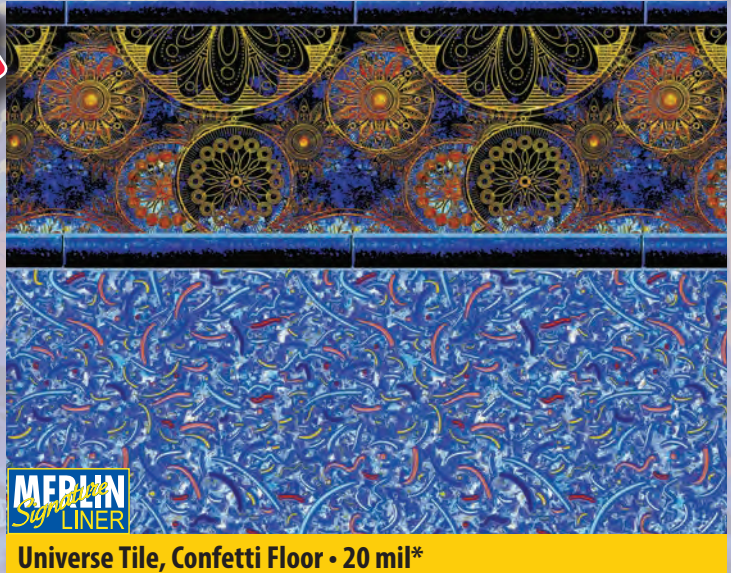

MERLIN
Signature
LINER

Liberty Tile, Starfish Floor • 20 mil*

MERLIN
Signature
LINER

Mosaic Tile, Starfish Floor • 20 mil*

MERLIN
Signature
LINER

Sunfish Tile, Seafloor Floor • 20 mil*

ALSO
AVAILABLE AS
ABOVE GROUND
LINER!