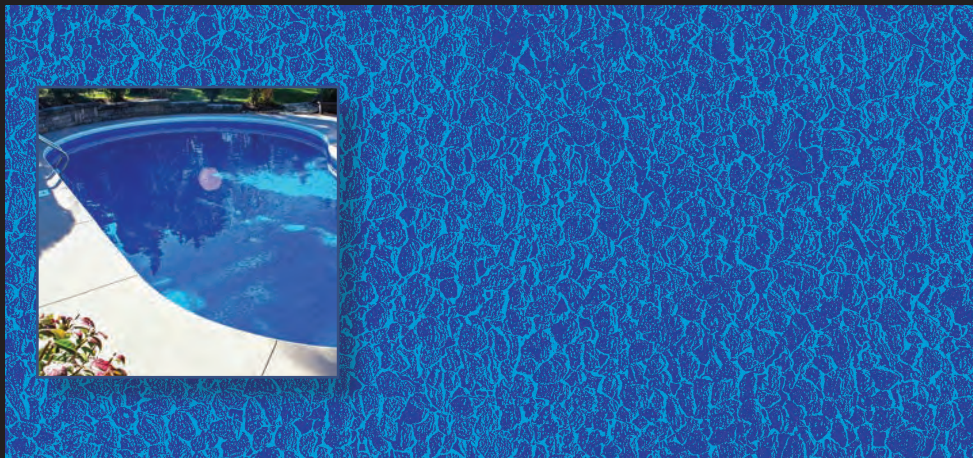

Aqua *intense*

These liners feature one or a combination of the following enhancements:

★ **TEXTURED VINYL** ★ **LUSTER INKS** ★

Aqua Intense liners are uniquely formulated with state-of-the-art technology. They are stylish, stunning, and crafted with details unlike standard liners.

Amelia Island
All Over Texture
27 mil*