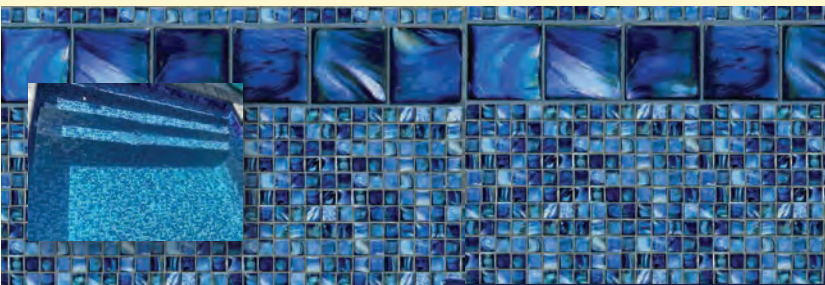

Eagle Beach Tile
Gold Coast Floor
27 mil wall, 20 mil floor

Key Largo Tile
Blue Lagoon Floor
27 mil wall, 20 mil floor

Luxe Gemstone Tile
Ocean Breeze Floor
27 mil wall, 20 mil floor

Value-Max Patterns

Magnolia Tile
Peaceful Waters Floor
27 mil wall, 20 mil floor

Marco Island Tile
Morro Bay Floor
27 mil wall, 20 mil floor

Messina Tile
Turquoise River Floor
27 mil wall, 20 mil floor

Sandy Cay Tile
Runaway Bay Floor
27 mil wall, 20 mil floor

Value-Max Patterns

Siesta Key Tile
Blue Reef Floor
27 mil wall, 20 mil floor