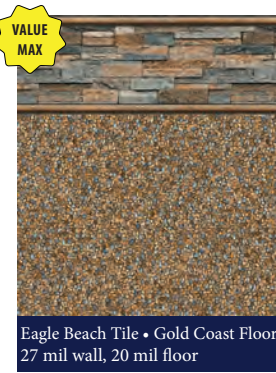

*Upcharge Applies