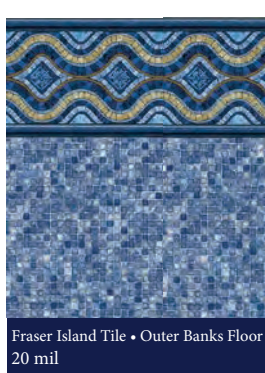

*Upcharge Applies