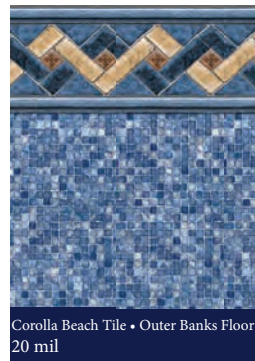

Scan to see more images
of patterns installed in pools!

Color and tile aspects may differ from
images shown. Please see your Merlin
Dealer for actual vinyl samples.

*Upcharge Applies