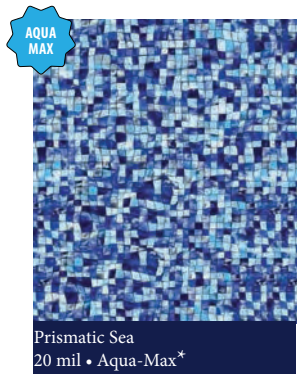

Scan to see more images
of patterns installed in pools!

Color and tile aspects may differ from
images shown. Please see your Merlin
Dealer for actual vinyl samples.

*Upcharge Applies