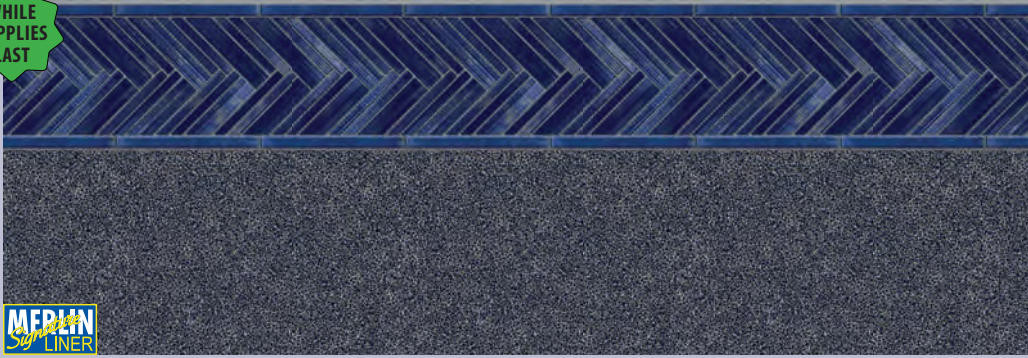

2021 Collection

WHILE
SUPPLIES
LAST

Arrowhead Tile
Jasper Beach Floor
20 mil