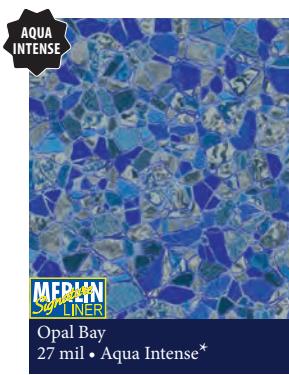

Scan to see more images
of patterns installed in pools!

Color and tile aspects may differ from
images shown. Please see your Merlin
Dealer for actual vinyl samples.

*Upcharge Applies