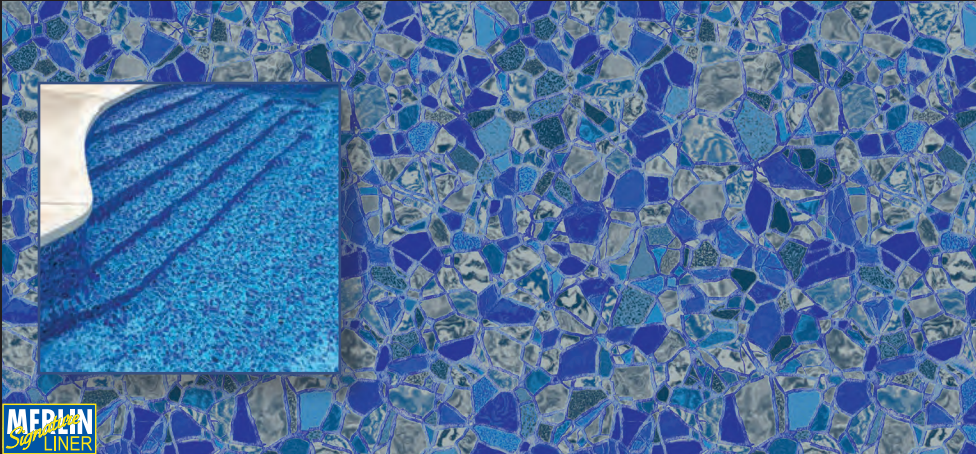

MERLIN
SUNSHINE
LINER

Opal Bay
All Over Pattern
with Luster
27 mil*