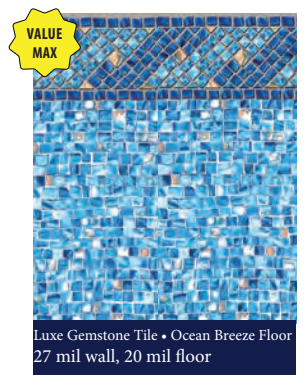

Scan to see more images
of patterns installed in pools!

Color and tile aspects may differ from
images shown. Please see your Merlin
Dealer for actual vinyl samples.

*Upcharge Applies