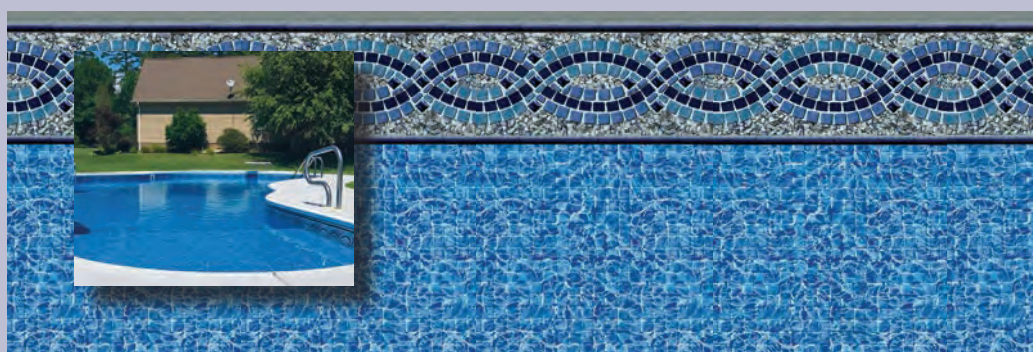

2021 Collection

WHILE
SUPPLIES
LAST

Moonlight Cove Tile
Jasper Beach Floor
20 mil

Royal Island Tile
Sea Storm Floor
20 mil or 27 mil*

Sarasota Tile
Sea Storm Floor
20 mil

Sanibel Tile
Highland Beach Floor
20 mil or 27 mil*

*Upcharge Applies

2021 Collection

Sea Blossom Tile
Blue Pointe Floor
20 mil

WHILE
SUPPLIES
LAST

Sea Grove Tile
Peaceful Waters Floor
20 mil or 27 mil*

NEW FOR
2021

Stony Island Tile
Marine Clay Floor
27 mil*