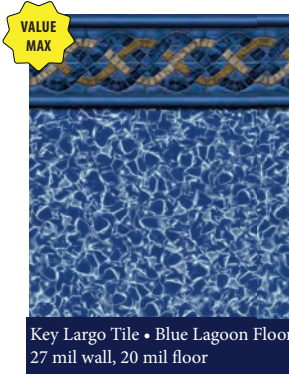

Scan to see more images
of patterns installed in pools!

Color and tile aspects may differ from
images shown. Please see your Merlin
Dealer for actual vinyl samples.

*Upcharge Applies