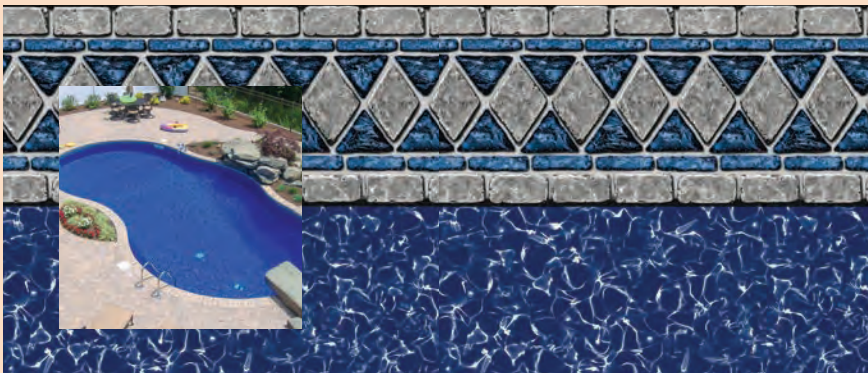

Hampton Bays Tile
Blue Lagoon Floor
27 mil wall, 27 mil floor