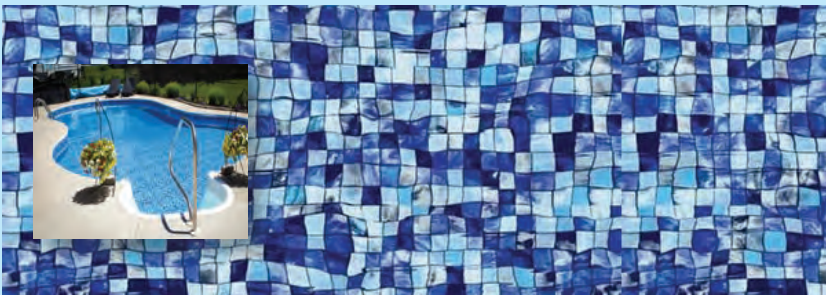

Prismatic Sea
20 mil
Aqua-MAX*