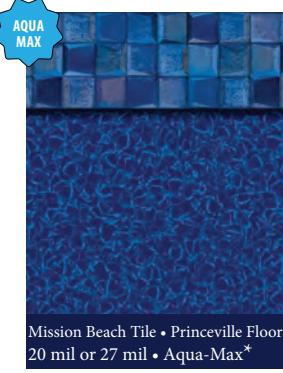

*Upcharge Applies