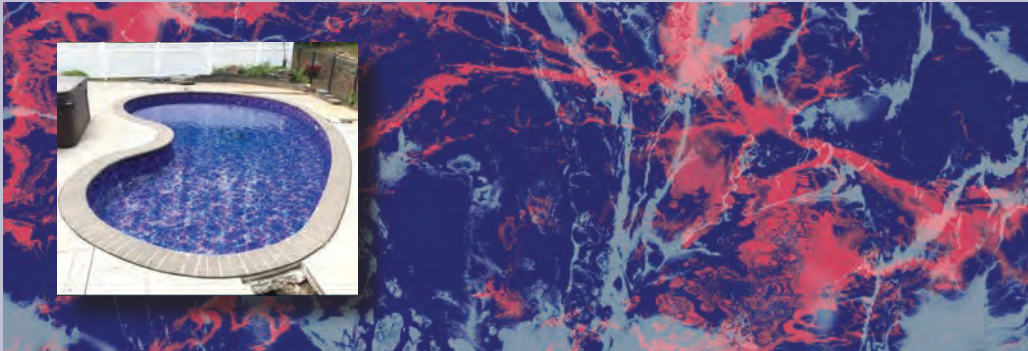

Blue Trinidad Tile
Jamaica Floor
20 mil or 27 mil*

*Upcharge Applies

2021 Collection

Coral Bay
27 mil*

Corolla Beach Tile
Outer Banks Floor
20 mil

Fraser Island Tile
Outer Banks Floor
20 mil

Jamaica Tile
Jamaica Floor
20 mil or 27 mil*