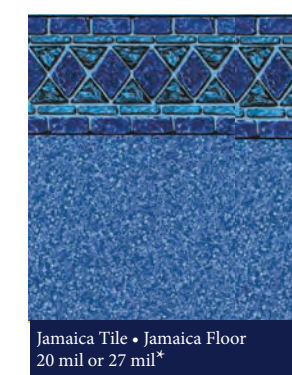

Scan to see more images
of patterns installed in pools!

Color and tile aspects may differ from
images shown. Please see your Merlin
Dealer for actual vinyl samples.

*Upcharge Applies