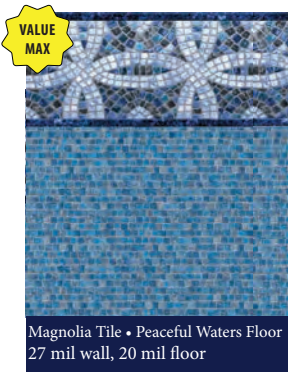

*Upcharge Applies