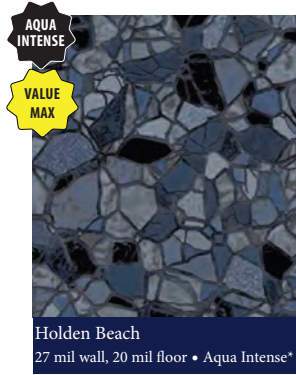

Scan to see more images
of patterns installed in pools!

Color and tile aspects may differ from
images shown. Please see your Merlin
Dealer for actual vinyl samples.

*Upcharge Applies