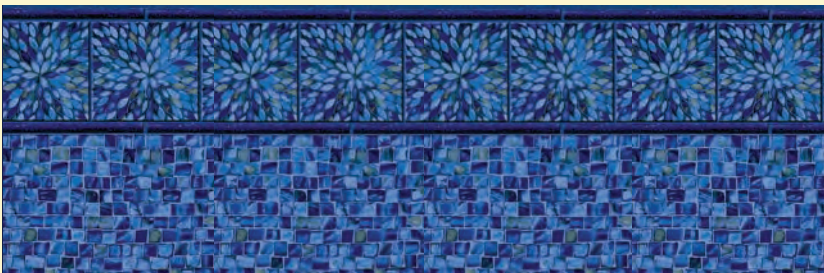

Marco Island Tile
Morro Bay Floor
27 mil wall, 20 mil floor

Messina Tile
Turquoise River Floor
27 mil wall, 20 mil floor

Sandy Cay Tile
Runaway Bay Floor
27 mil wall, 20 mil floor

Value-Max Patterns

Siesta Key Tile
Blue Reef Floor
27 mil wall, 20 mil floor

Valencia Tile
Ocean Mist Floor
27 mil wall, 20 mil floor

Super Value-Max

Hampton Bays Tile
Blue Lagoon Floor
27 mil wall, 27 mil floor

Stone Jewel
27 mil wall, 27 mil floor

COOL!

Holographic Pool Liners

IN-GROUND LINERS
COME WITH TWO
PAIRS OF GLASSES
& TWO PAIRS OF
GOGGLES!