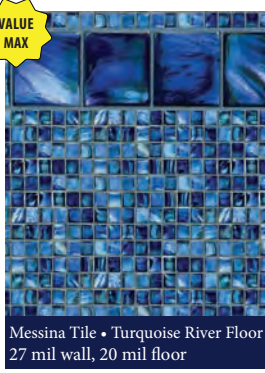

*Upcharge Applies