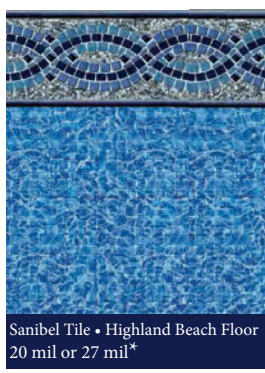

*Upcharge Applies