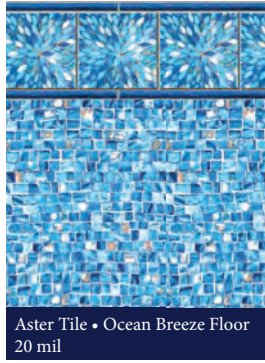

*Upcharge Applies