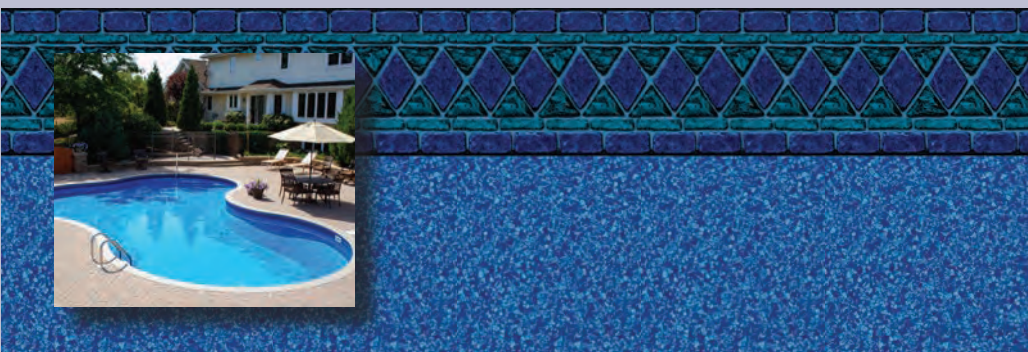

Blue Trinidad Tile
Jamaica Floor
20 mil or 27 mil*

*Upcharge Applies

2021 Collection

Coral Bay
27 mil*

Corolla Beach Tile
Outer Banks Floor
20 mil

Fraser Island Tile
Outer Banks Floor
20 mil

Jamaica Tile
Jamaica Floor
20 mil or 27 mil*