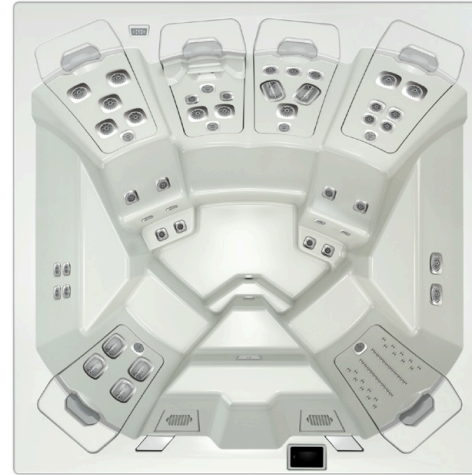

Lumbar

M8 Therapy, space, and versatility with a distinctive couple's lounge

94" x 94" x 38"
2.39m x 2.39m x 0.96m

JetPaks - 6

Multi-Function Auxiliary Controls - 2

Dry Weight - 455 lbs/206.4 kg

Filled Weight - 3126 lbs/1418 kg

Water Capacity - 474 gal/1794 L

Therapy Pumps - 3

M7 Open layout with premium Adirondack seats and distinctive love seat

91" x 91" x 37"
2.31m x 2.31m x 0.94m

JetPaks - 6

Multi-Function Auxiliary Controls - 1
2.31m x 2.31m x 0.94m
2.79m x 2.39m x 0.94m