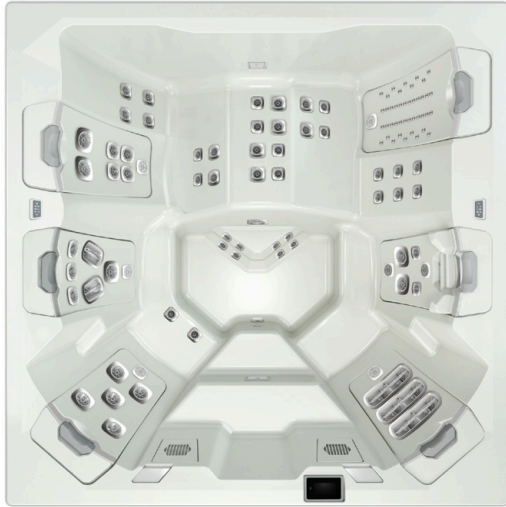

M9 Unmatched comfort, versatility, and capacity for families and maximum individual therapy

110" x 94" x 38"
2.79m x 2.39m x 0.96m

JetPaks - 7

Multi-Function Auxiliary Controls - 3

Dry Weight -
575 lbs/261 kg

Filled Weight -
4625 lbs/2098 kg

Water Capacity -
566 gal/2143 L

Therapy Pumps - 3

AcutheraJet

Alleviate

DeepRelief

FibroTherapy

Gyrossage

Lumbar

M8 Therapy, space, and versatility with a distinctive couple's lounge

94" x 94" x 38"
2.39m x 2.39m x 0.96m

JetPaks - 6

Multi-Function Auxiliary Controls - 2

Dry Weight - 455 lbs/206.4 kg

Filled Weight - 3126 lbs/1418 kg